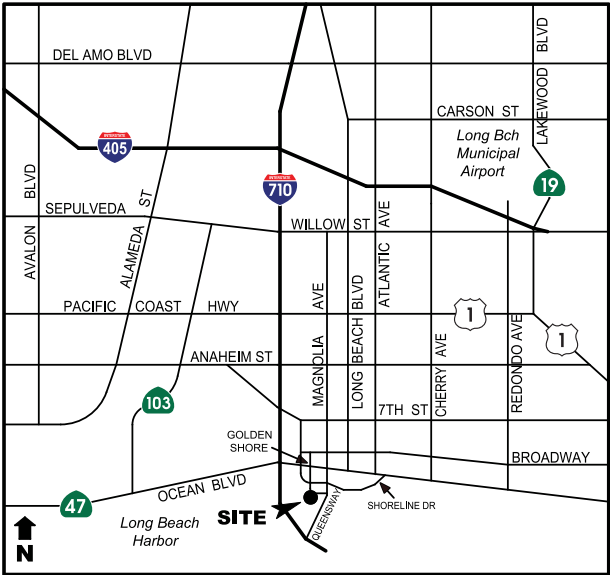

**Catalina Landing**  
310-340 Golden Shore  
Long Beach, CA 90802

**CATALINALANDING**  
275,000 SQ. FT. CORPORATE OFFICE CENTER

**The Abbey Company**