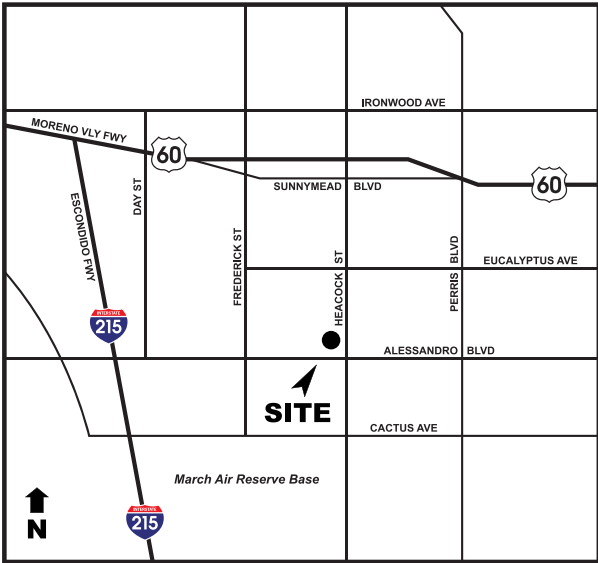

Moreno Valley Commerce
23880 - 23962 Alessandro Boulevard
Moreno Valley, CA 92553

The Abbey Company